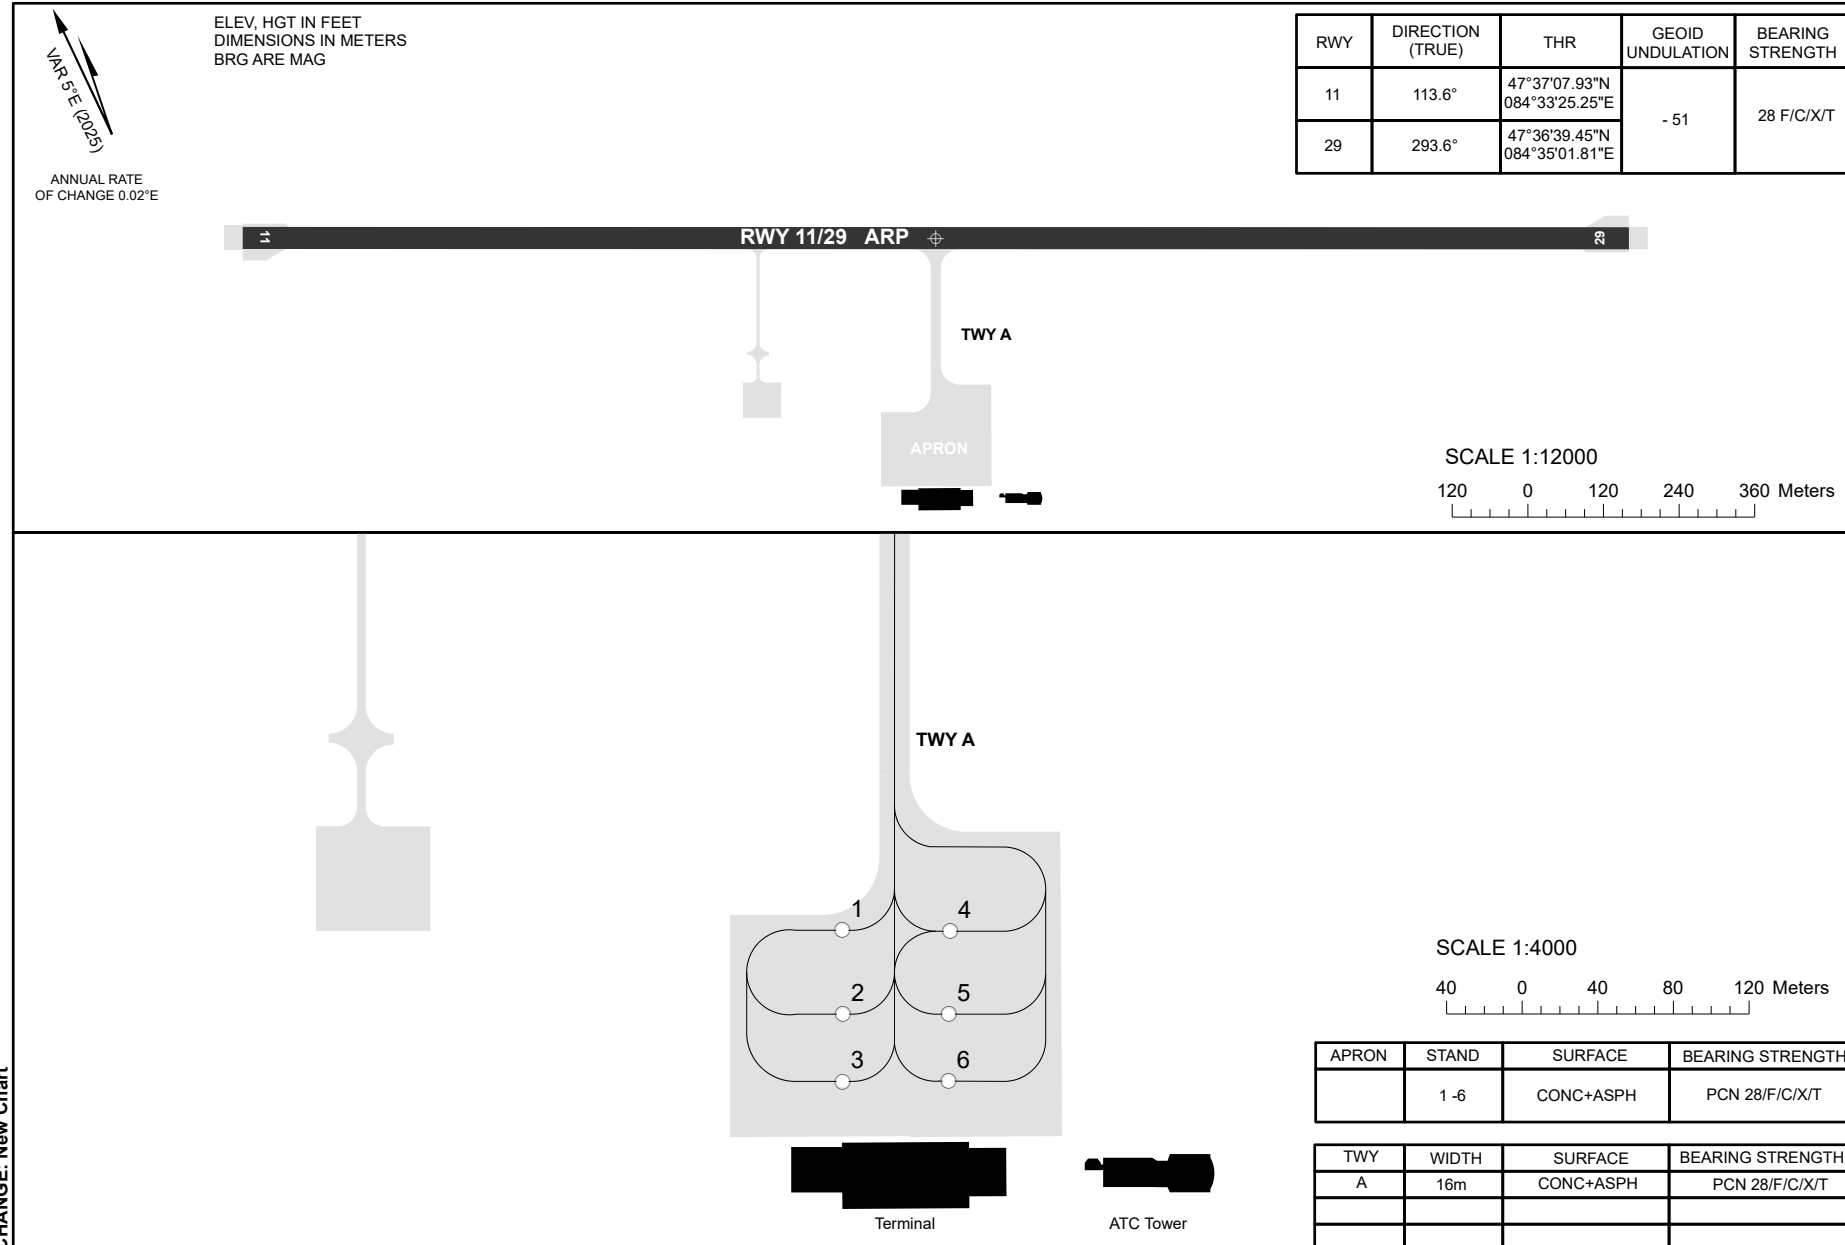

AERODROME GROUND MOVEMENT
AND PARKING CHART - ICAO

APRON ELEV 1417 FT

TWR 122.9

SATPAY

CHANGE: New Chart